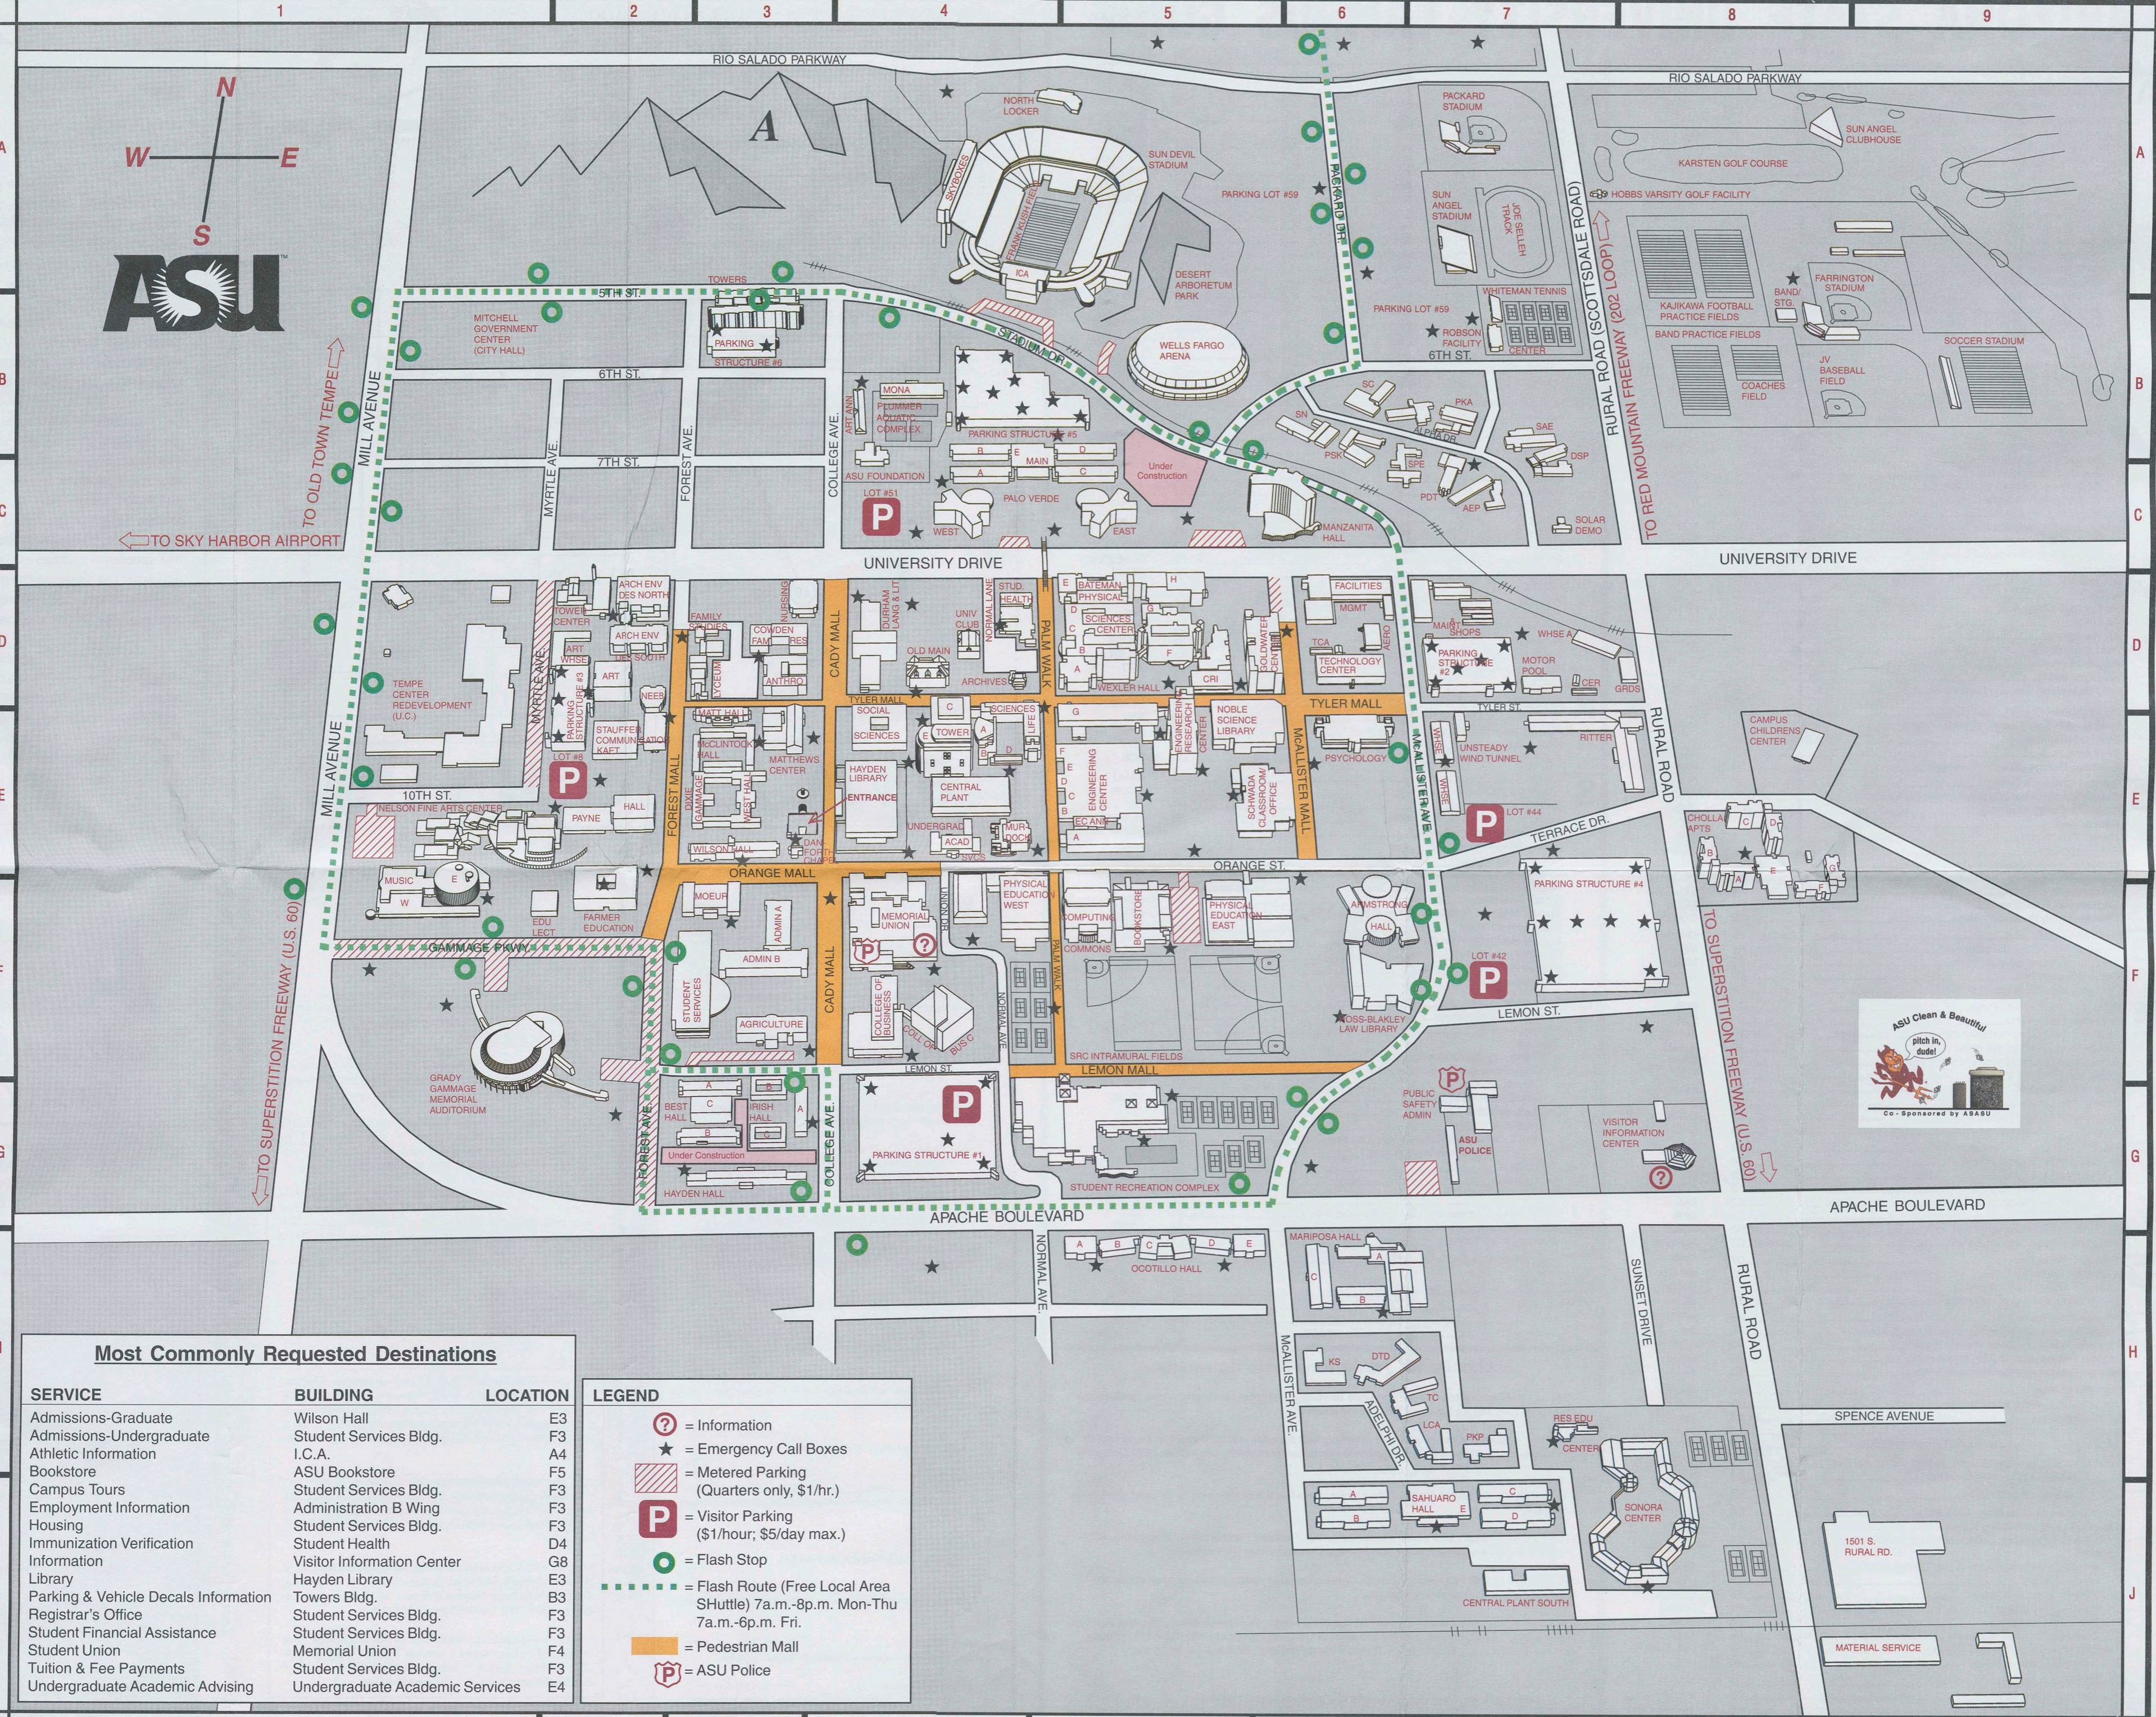

WELCOME TO ARIZONA STATE UNIVERSITY

Most Commonly Requested Destinations

SERVICE	BUILDING	LOCATION
Admissions-Graduate	Wilson Hall	E3
Admissions-Undergraduate	Student Services Bldg.	F3
Athletic Information	I.C.A.	A4
Bookstore	ASU Bookstore	F5
Campus Tours	Student Services Bldg.	F3
Employment Information	Administration B Wing	F3
Housing	Student Services Bldg.	F3
Immunization Verification	Student Health	D4
Information	Visitor Information Center	G8
Library	Hayden Library	E3
Parking & Vehicle Decals Information	Towers Bldg.	B3
Registrar's Office	Student Services Bldg.	F3
Student Financial Assistance	Student Services Bldg.	F3
Student Union	Memorial Union	F4
Tuition & Fee Payments	Student Services Bldg.	F3
Undergraduate Academic Advising	Undergraduate Academic Services	E4

LEGEND	
	= Information
	= Emergency Call Boxes
	= Metered Parking (Quarters only, \$1/hr.)
	= Visitor Parking (\$1/hour; \$5/day max.)
	= Flash Stop
	= Flash Route (Free Local Area Shuttle) 7a.m.-8p.m. Mon-Thu 7a.m.-6p.m. Fri.
	= Pedestrian Mall
	= ASU Police

1501 S. RURAL RD.

MATERIAL SERVICE