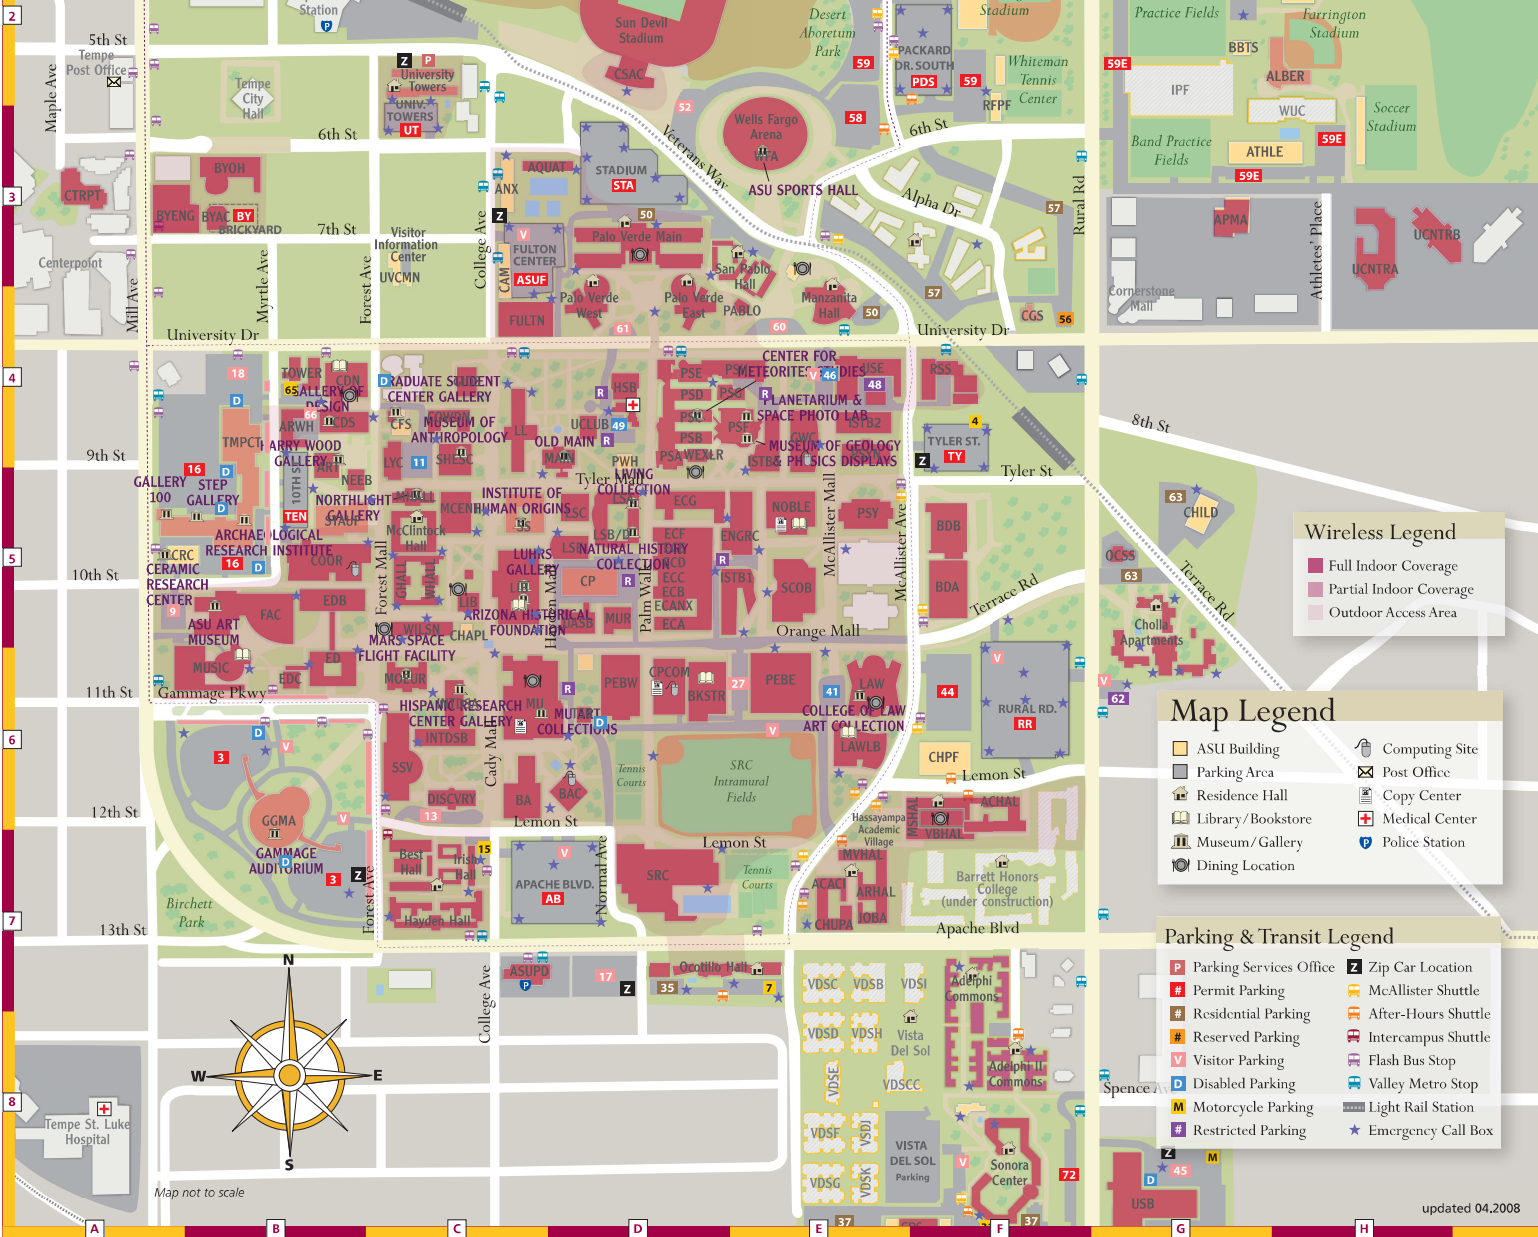

ASU Layered Map

You can view more parts of this map by clicking on the Layers button or under View> Navigation Panels > Layers.*

Wireless Legend

- Full Indoor Coverage
- Partial Indoor Coverage
- Outdoor Access Area

Map Legend

- ASU Building
- Parking Area
- Residence Hall
- Library/Bookstore
- Museum/Gallery
- Dining Location
- Computing Site
- Post Office
- Copy Center
- Medical Center
- Police Station

Parking & Transit Legend

- Parking Services Office
- Permit Parking
- Residential Parking
- Reserved Parking
- Visitor Parking
- Disabled Parking
- Motorcycle Parking
- Restricted Parking
- Zip Car Location
- McAllister Shuttle
- After-Hours Shuttle
- Inter-campus Shuttle
- Flash Bus Stop
- Valley Metro Stop
- Light Rail Station
- Emergency Call Box

updated 04.2008

ADEL 7F Adelphi Commons
ANX 3C Art Annex
APMA 3G Perform. & Media Arts
AQUAT 3D Aquatic Center
ART 4B Art Building
ARWH 4B Art Warehouse
ASUPD 7C Police Department
ATHLE 3G Athletes Performance
BA 6C Business Admin.
BAC 6D Business Admin. C Wing
BDA 5F Biodsgn. Institute Bldg A
BDB 5F Biodsgn. Institute Bldg B
BKSTR 6B Bookstore
BYAC 3B Brickyard Artisan Crtyrd
BYENG 3A Brickyard Engr.
BYOH 3B Orchidhouse(Brickyard)
CAM 3C College Ave. Market
CDN 4B College of Design North
CDS 4B College of Design South
CFS 4C Center for Family Studies
CGS 4F Ceramics Grad. Studio
CHILD 5G Campus Chldrn's Cntr

CHAPL 5C Cowden Family Rsrch
CHOLA 5G Cholla Apartments
CHPF 6F Cmb'd Heat & Pwr Fac.
COOR 5B Lattie F. Coor Hall
COWDN 4C Danforth Chapel
CP 5D Central Plant
CPOM 6D Computing Commons
CSAC 2D Carson Stndt Ath Cntr
DISCRVY 6C Discovery Hall
ECA-G 5D Engineering Center
ED 6B Farmer Building
EDB 5B Payne Hall
EDC 6B Education Centre Hall
ENGR 5D Engin. Rsrch Cntr
FAC 5B Nelson Fine Arts Center
FULTN 4C Fulton Center
GGMA 6B Gammage Auditorium
GHALL 5C Dixie Gammage Hall
GIOS 4C Global Inst. of Sustain.
GWC 4E Goldwater Center
HAV 7E Hassayampa Acad. Villge
HAYDN 7C Hayden Hall

HSB 4D Health Service Bldg.
INTDSA/B 6C Interdisciplin. A/B
IRISH 7C Irish Hall
ISTB1 5D Intrdiscip. Sc & Tech. 1
ISTB2 4E Intrdiscip. Sc & Tech. 2
ISTB5 4E Intrdiscip. Sc & Tech. 5
LAW 6E Armstrong Hall
LAWLB 6E Law Library
LIB 5C Hayden Library
LL 4C Languages & Literature
LS 5D Life Sciences Center
LSC 5D Life Sciences C-wing
LSE 5D Life Sciences Tower
LYC 4C Lyceum Theatre
MAIN 4D Old Main
MANZH 4E Manzanita Hall
MB 7C Best Hall
MCENT 5C Matthews Center
MCL 5C McClintock Hall
MHALL 5C Matthews Hall
MOEUR 6C Moeur Building
MU 6C Memorial Union

MUR 5D Murdock Lecture Hall
MUSIC 6B Music Building
NEEB 5B Neeb Hall
NOBLE 5E Noble Science Library
OCOT 7D Ocotillo Hall
OCSS 5G Off-Campus Stndt Srv
PABLO 3D San Pablo Hall
PEBE 6E Physical Ed. East
PEBW 6D Physical Ed. West
PS 4D Physical Science Wings
PSY 5E Psychology Building
PSYN 4E Psychology North
PVM 3D Palo Verde East
PVM 3D Palo Verde Main
PVV 3D Palo Verde West
PWH 4D Piper Writers House
SCA 1H Sun Angel Clubhouse
SCD 8F Sonora Center
SCOB 5E Schwada Building
SHES 4C Sch. Human Ev. Soc. Chg
SRC 8E Student Recreation Cplx
SS 5C Social Sciences