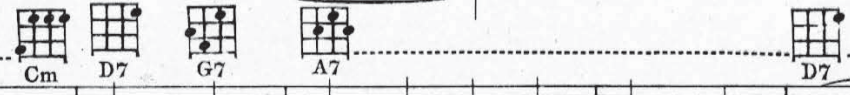

546281

NO WONDER

Lyric by
BENNY DAVIS

(That I Love You)
Fox Trot Song

Music by
JOE BURKE

* Ukulele Arr. By MAY SINGHI BREEN

Moderato

The musical score is arranged in a system of five staves. The top staff is the piano accompaniment in G major, 4/4 time, marked 'Moderato'. The second staff is the vocal melody with lyrics. The third and fourth staves are the piano accompaniment. The fifth staff is the ukulele arrangement with chord diagrams. The lyrics are: 'Once I was lone - ly all by my I nev - er wor - ry, I nev - er on - ly But fate was kind, you came a - long, hur - ry, I smile at ev - 'ry - one I meet; You brought the sun - shine just at the right time, When ev - 'ry - My wait - ing's all through since you said "I do;" And now my

Ukulele Chords in Key G
 With Piano [T T]
 Tune Ukulele G C E A
 Letters under Diagrams
 refer to names of chords
 adaptable to Banjo Guitar
 Mandolin etc.

-thing was go - ing wrong. I nev - er need - ed you
 life is all com - plete. Hap - py - go - luck - y, that's