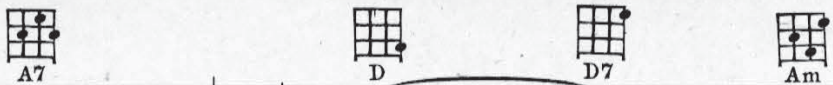

546281

NO WONDER

Lyric by
BENNY DAVIS

(That I Love You)
Fox Trot Song

Music by
JOE BURKE

* Ukulele Arr. By MAY SINGHI BREEN

Moderato

The musical score is arranged in a system of five staves. The top staff is the piano accompaniment in G major, 4/4 time, marked 'Moderato'. The second staff is the vocal melody with lyrics. The third and fourth staves are the piano accompaniment. The fifth staff is the ukulele arrangement with chord diagrams. The lyrics are: 'Once I was lone - ly all by my I nev - er wor - ry, I nev - er on - ly But fate was kind, you came a - long, hur - ry, I smile at ev - 'ry - one I meet; You brought the sun - shine just at the right time, When ev - 'ry - My wait - ing's all through since you said "I do;" And now my

Ukulele Chords in Key G
 With Piano [T T]
 Tune Ukulele G C E A
 Letters under Diagrams
 refer to names of chords
 adaptable to Banjo Guitar
 Mandolin etc.

-thing was go - ing wrong. I nev - er need - ed you
 life is all com - plete. Hap - py - go - luck - y, that's